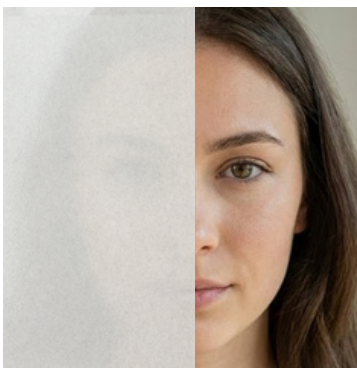

W: 48" & 60"

Print & Cut

LX Hausys - LC5510 - 48"W

Specs: VLT 75%, TSER 25%, Glare Red. 40%, UV Red. 99%
A PVC-based film containing fine metallic pigments. Provides the appearance of premium sandblasted glass, with a subtle shimmer in the sun. Paper backing.