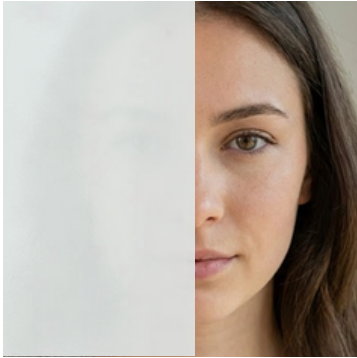

Over the last 30-years, property managers, general contractors, designers, home owners and building professionals have consistently asked for these films. Having stock means quick turn around!

W: 36" - 72"

SunTek 2M White Matte - 72"W

Specs: VLT 64%, TSER 34%, Glare Red. 28%, UV Red. 99%
A PET film, 2M White Matte is a Milky white, providing an acid-etched or frosted glass appearance. It is a classic look, offering great privacy and hides shadows well.