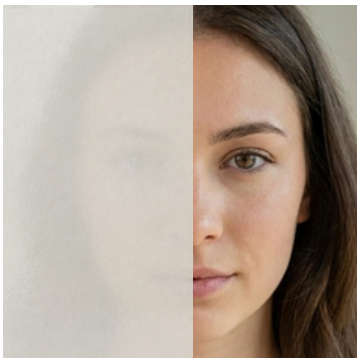

SunTek 2M White Matte - 72"W

Specs: VLT 64%, TSER 34%, Glare Red. 28%, UV Red. 99%
A PET film, 2M White Matte is a Milky white, providing an acid-etched or frosted glass appearance. It is a classic look, offering great privacy and hides shadows well.

W: 48"

Print & Cut

LX Hausys - EP115 - 48" W

Specs: VLT 84%, TSER 24%, Glare Red. 40%, UV Red. 99%
A PVC-based film, greyish acid etched finish, allowing color and visibility for close objects, but more obscured privacy as objects are further away. Paper backing.